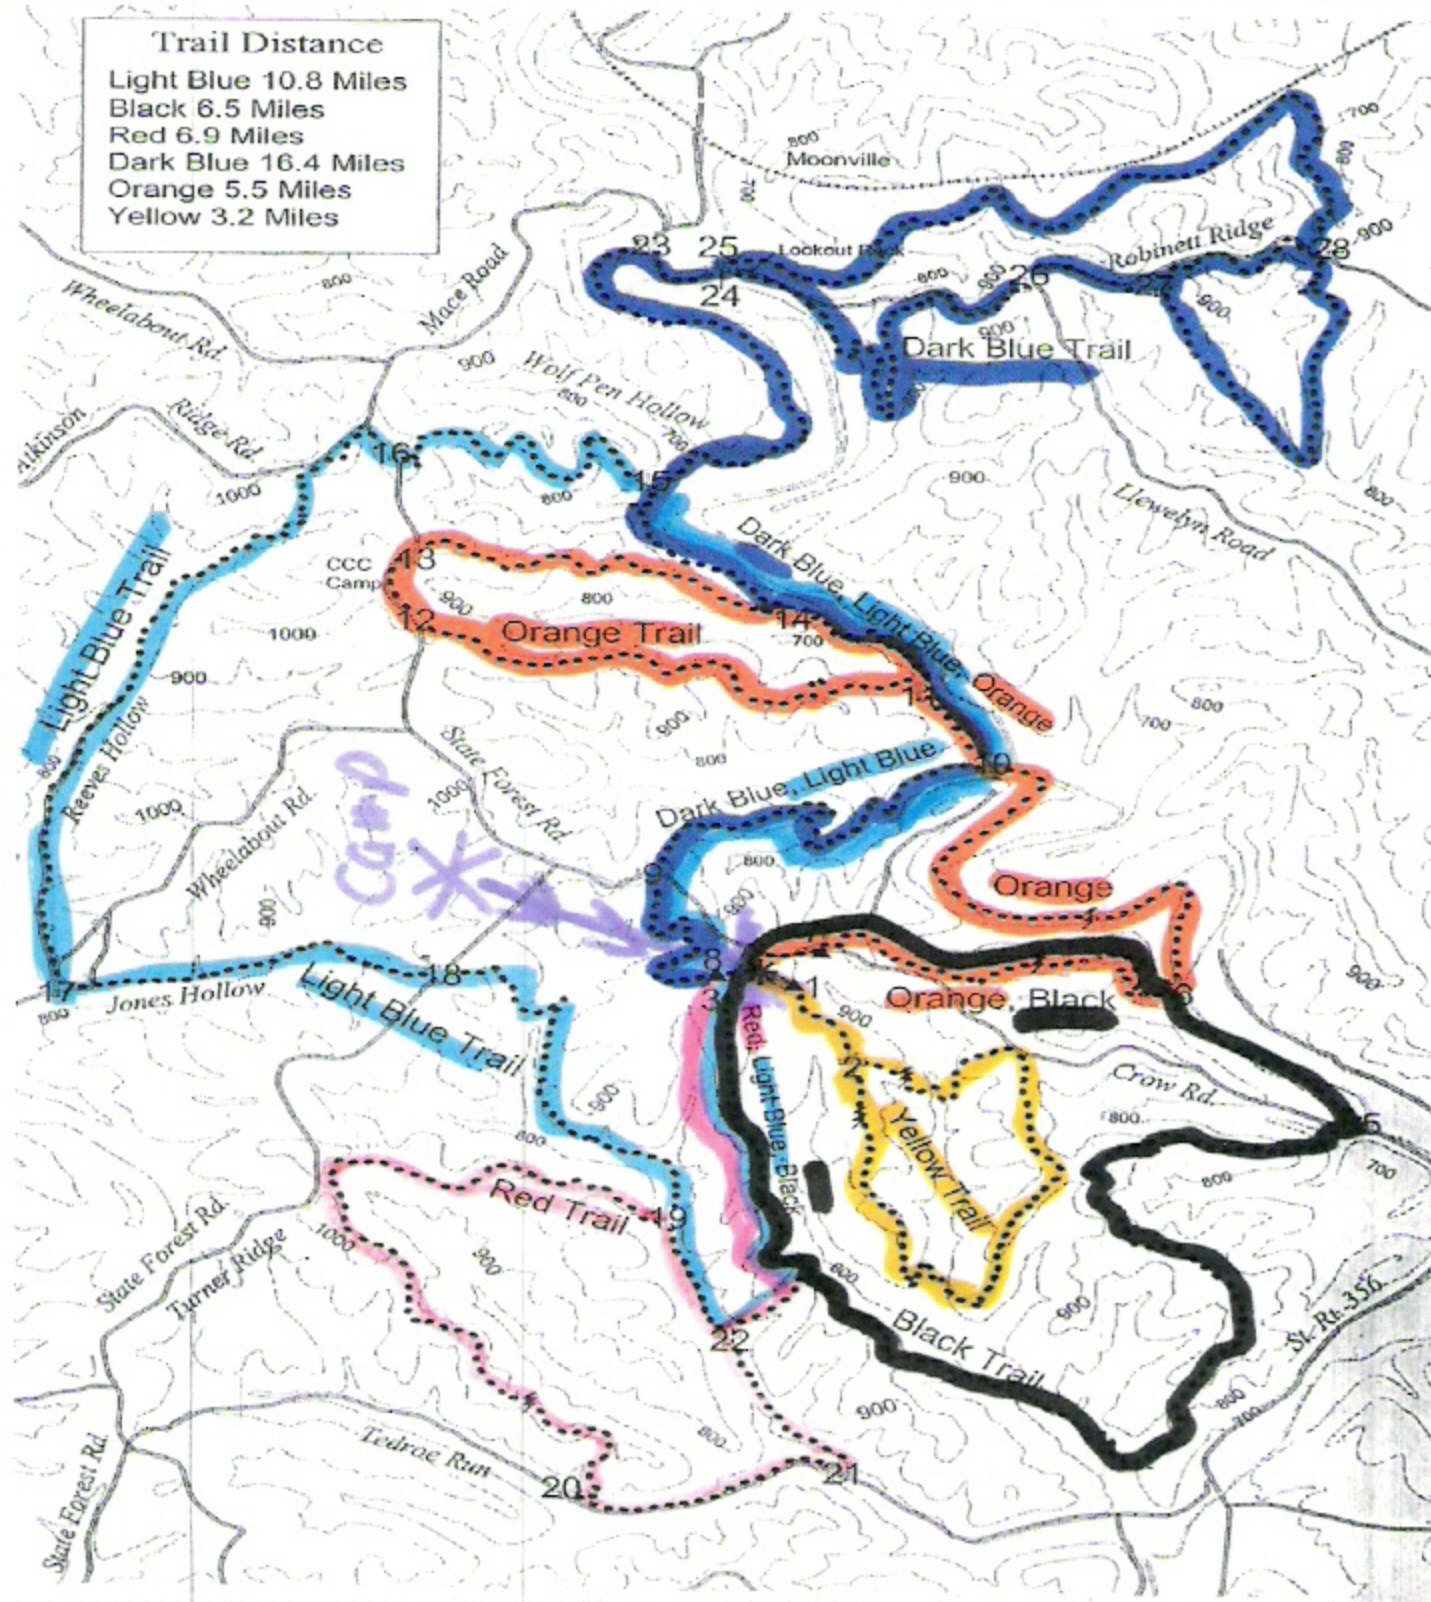

ZALESKI STATE FOREST BRIDLE TRAIL SYSTEM

Trail Distance

Light Blue 10.8 Miles
 Black 6.5 Miles
 Red 6.9 Miles
 Dark Blue 16.4 Miles
 Orange 5.5 Miles
 Yellow 3.2 Miles

Legend

- | | | | |
|----|---------------------------|---|---------------------|
| 10 | Trail Intersection Marker | * | Horse Camp |
| ⚡ | Power Lines | ⚡ | Raccoon Creek Roads |
| ▲ | Trail Head | ⚡ | 100 ft. Contours |
| ⋯ | Bridle Trail | | |

Cartography By: Will Martin
 June 2002